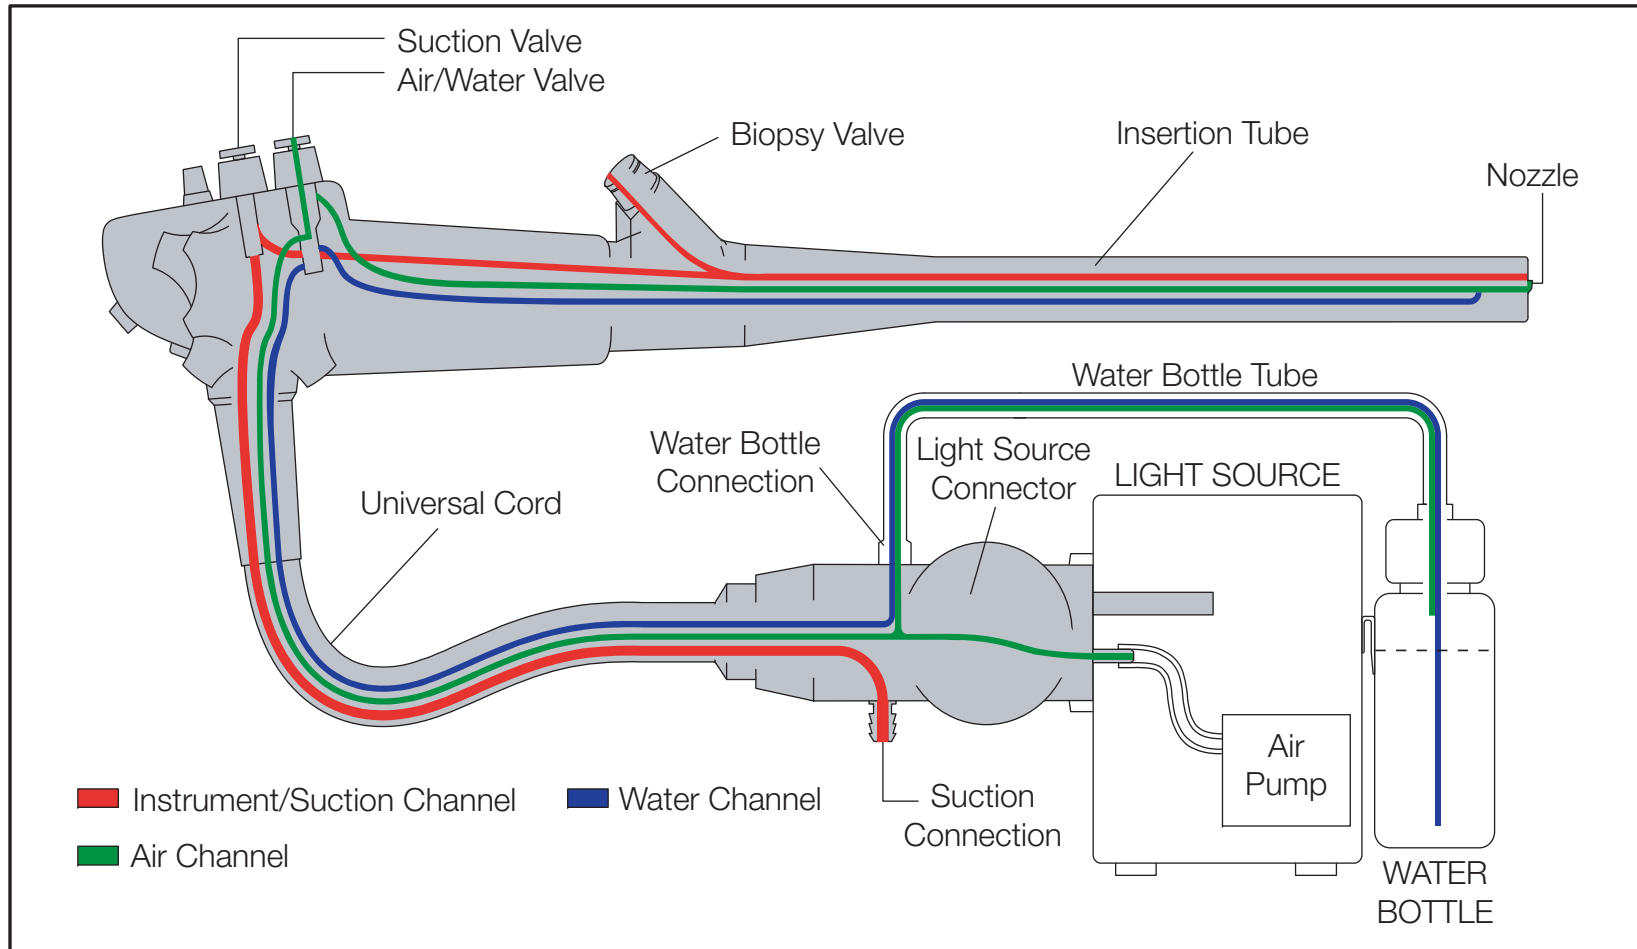

DUODENOSCOPE CHANNEL GUIDE

TJF-Q180V

TJF-Q190V

(TJF-Q190V only)

For complete product details see Instructions for Use. | QR 07.270 V1.0 October 2019