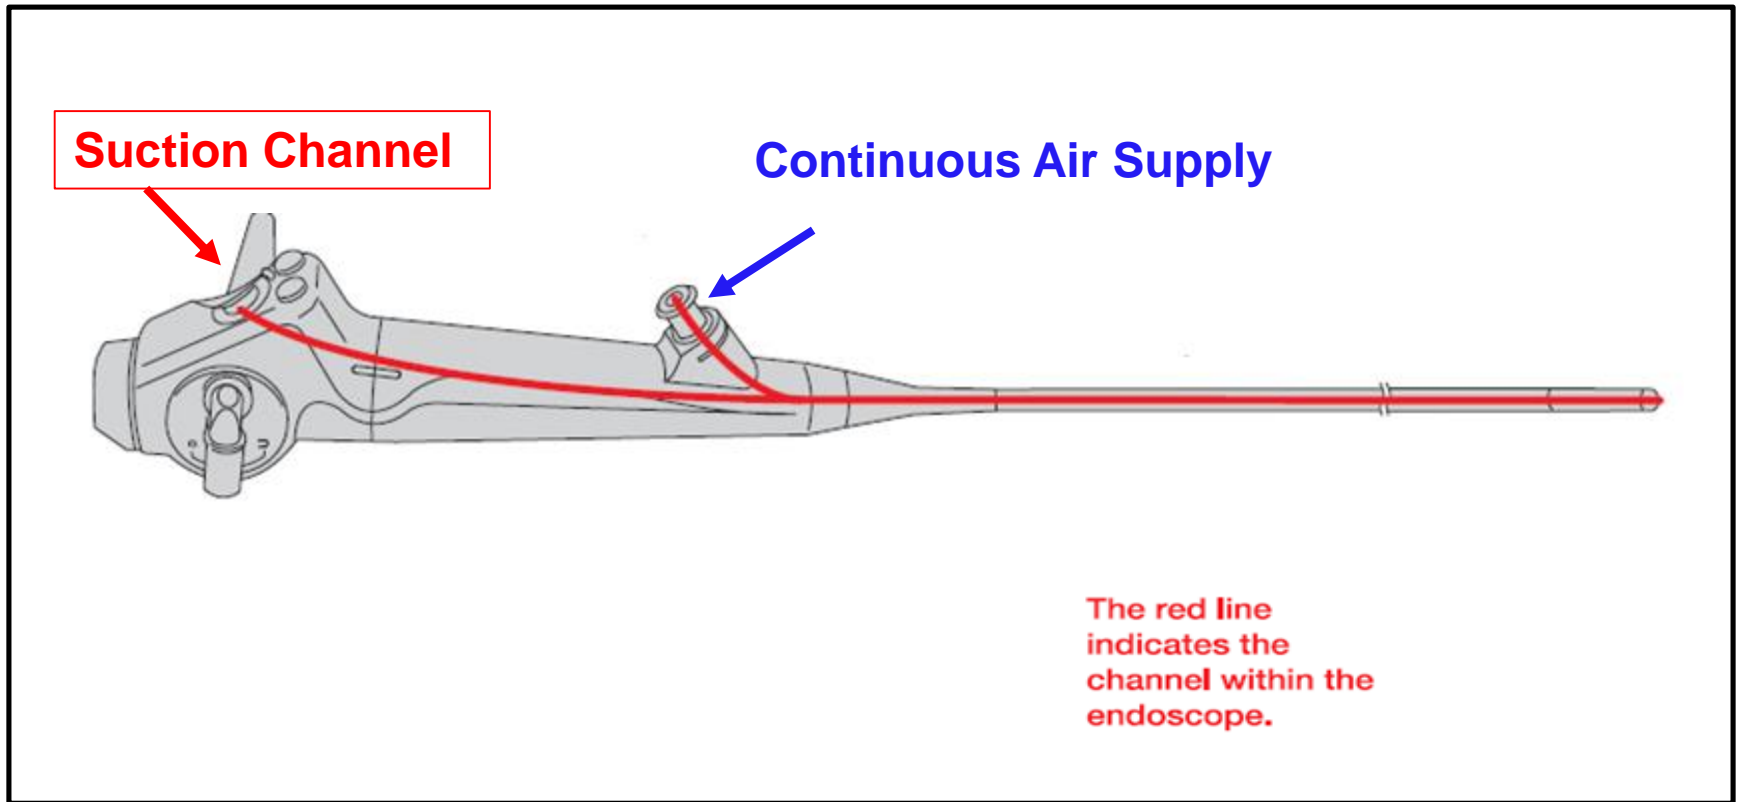

PLEURAVIDEOSCOPE CHANNEL GUIDE

LTF- 160

For complete product details see Instructions for Use. | QR07.3563 V1.0 June 2020

OLYMPUS

Customer Service: 1300 132 992
www.olympusaustralia.com.au

EVIS
EXERA II