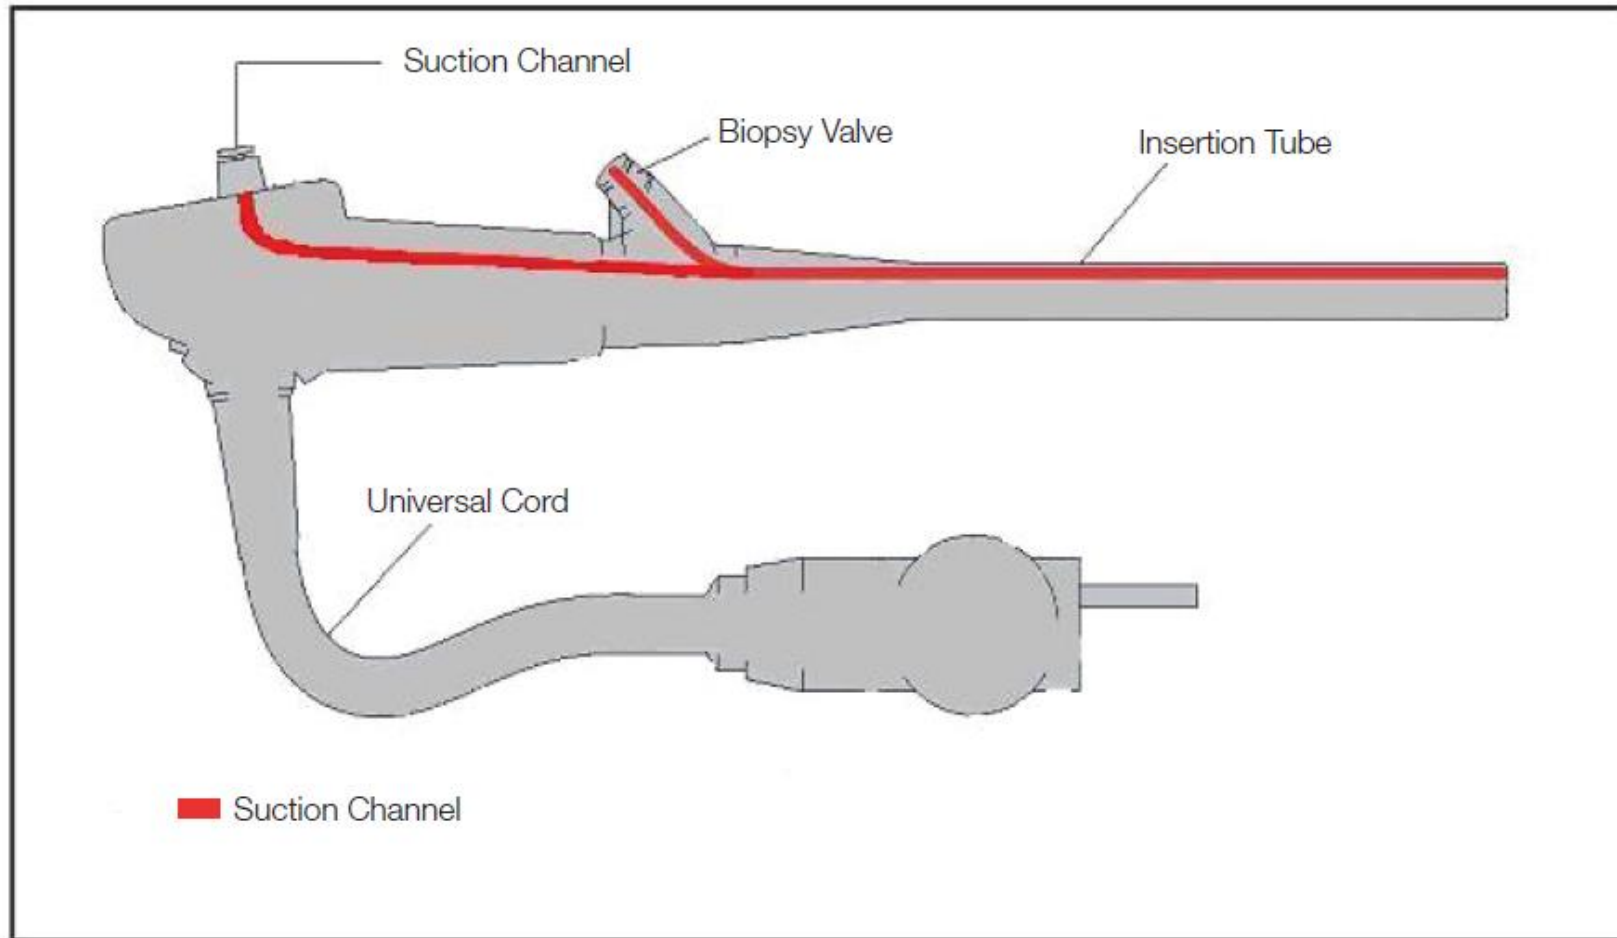

BRONCHOSCOPE CHANNEL GUIDE

BF-140, 160, 180 ,190

For complete product details see Instructions for Use. | QR07.232 V2.0 August 2020