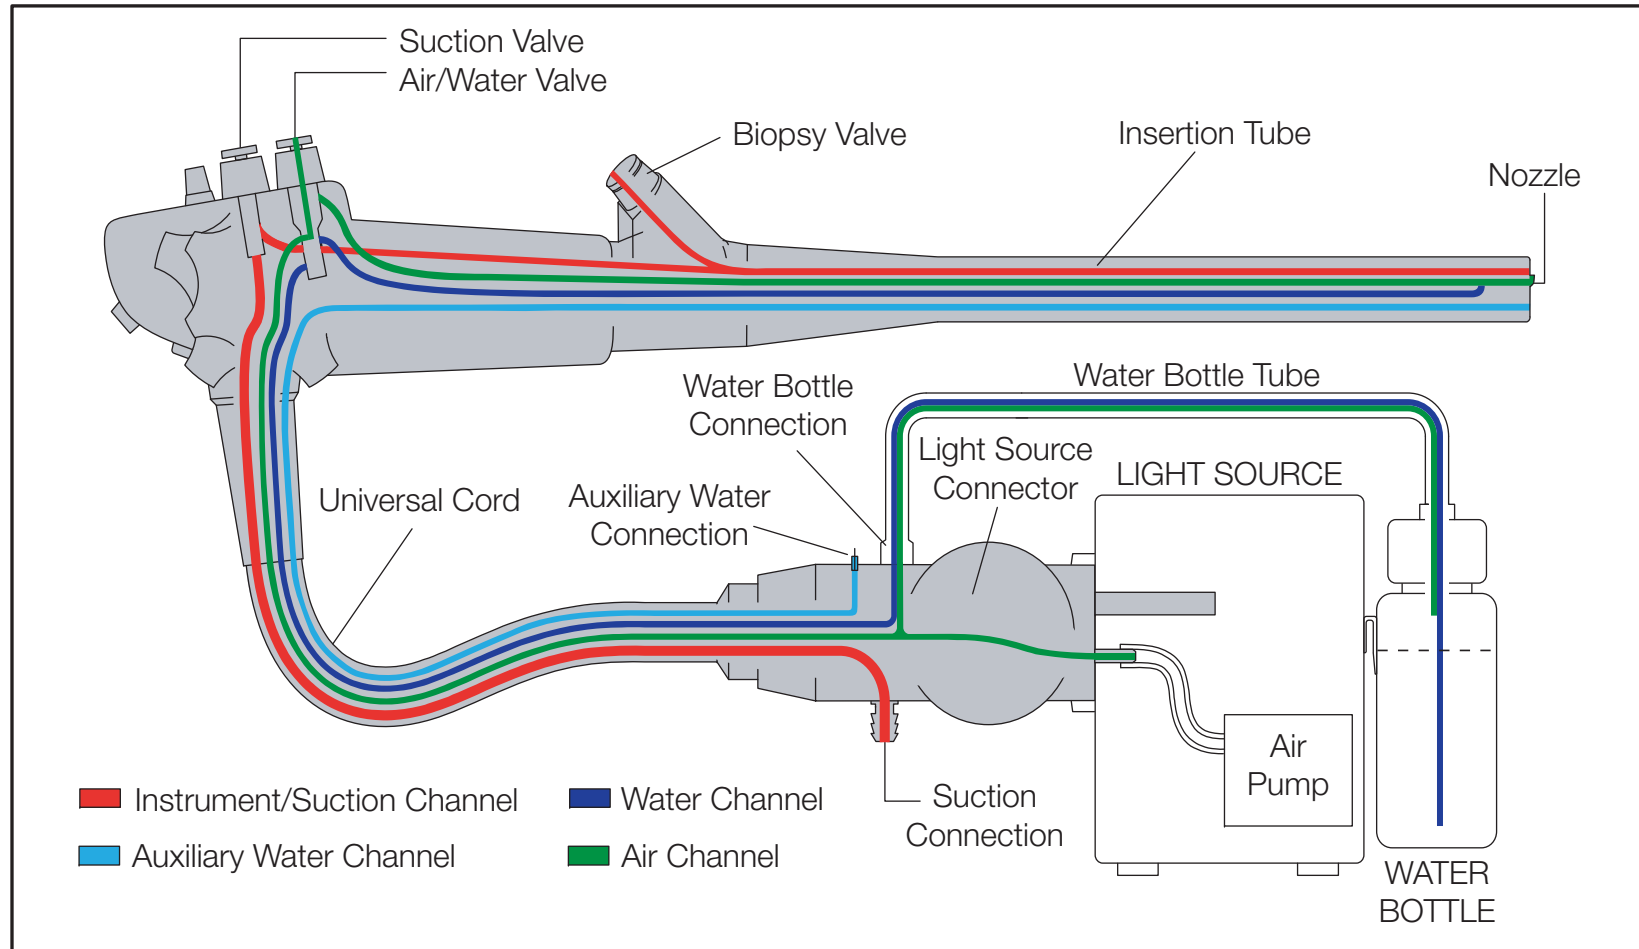

COLONOSCOPE CHANNEL GUIDE

CF-H180AI/L

CF-H180DI/L

CF-Q180AI/L

For complete product details see Instructions for Use. | QR 07.322 V1.0 January 2020