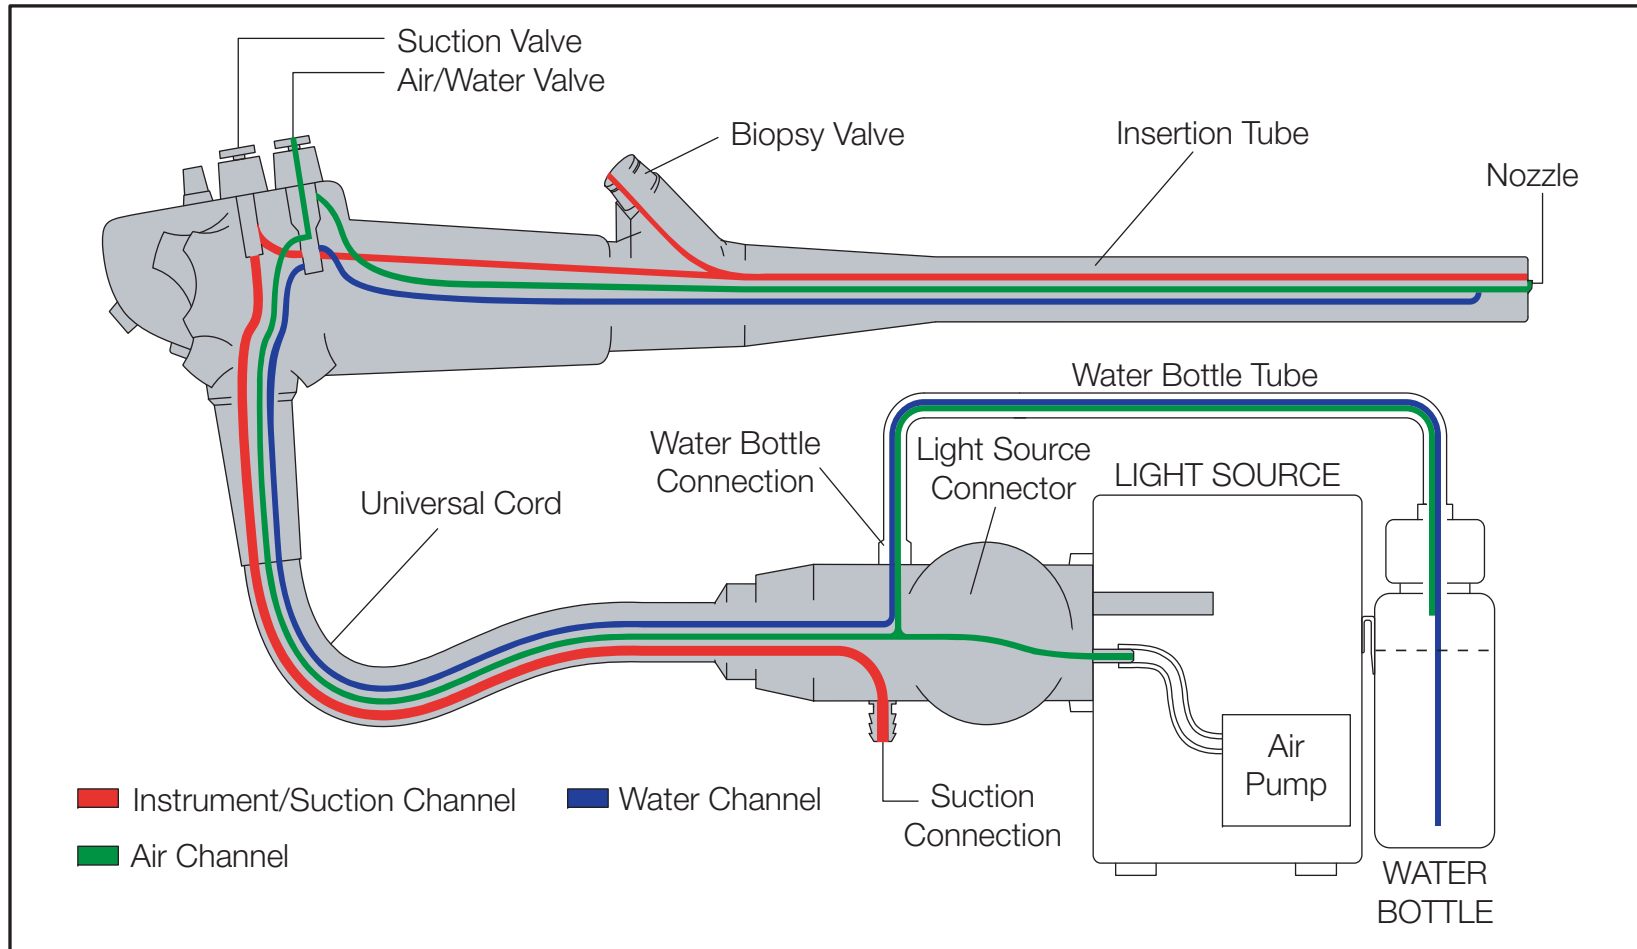

# ENTEROSCOPE CHANNEL GUIDE

## SIF-Q180

For complete product details see Instructions for Use. | QR